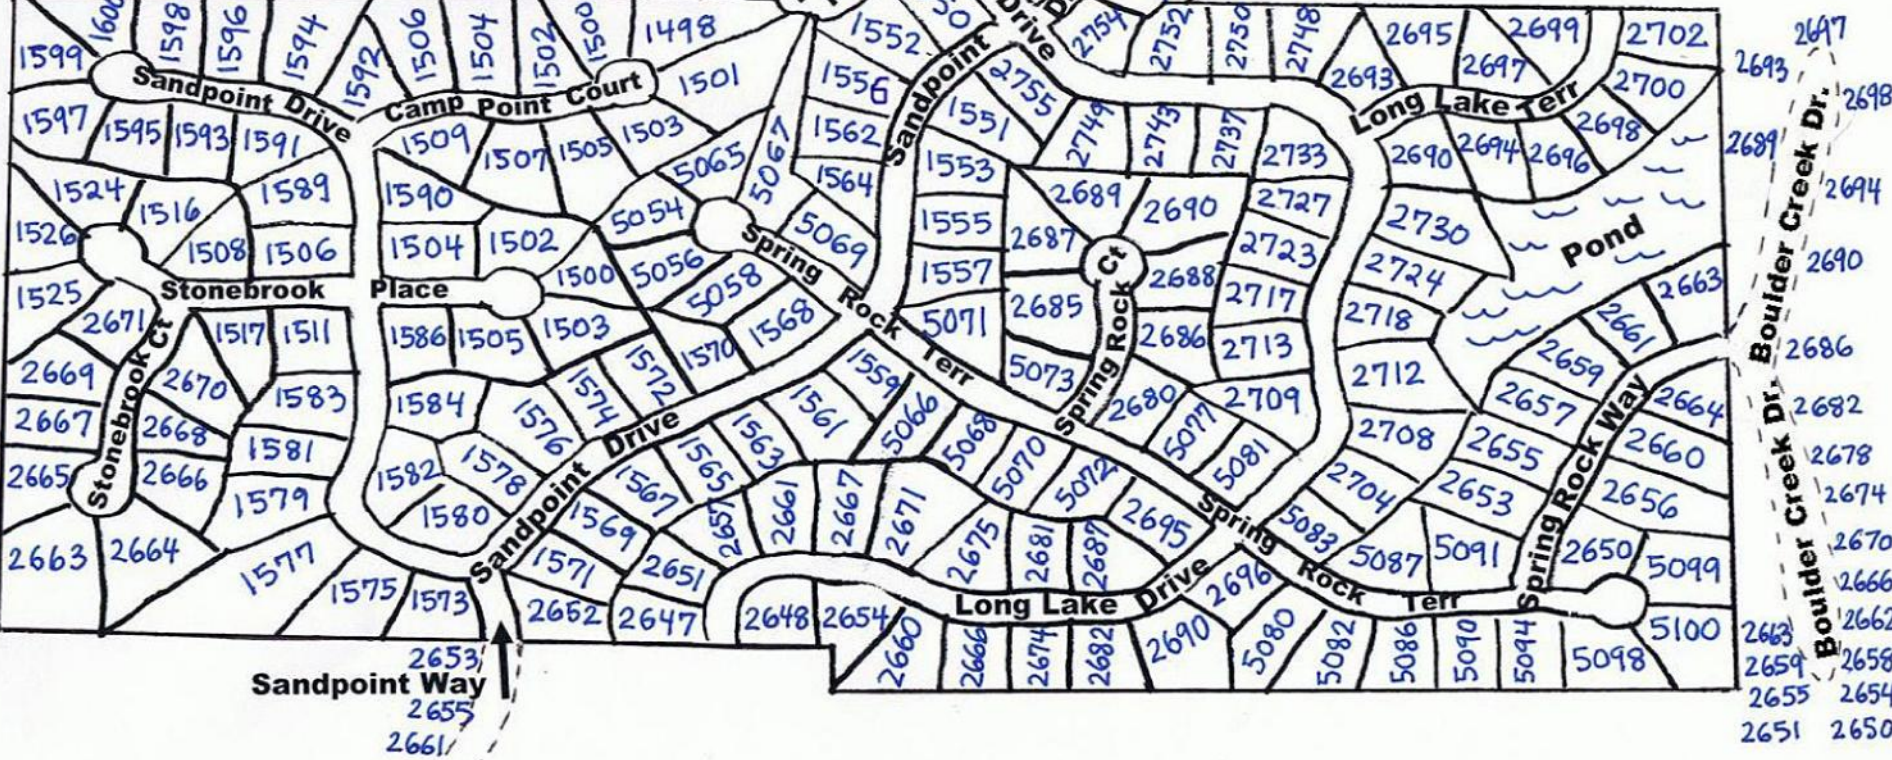

Glenbrooke Subdivision

McBrayer Property

East Spring Lake

Map